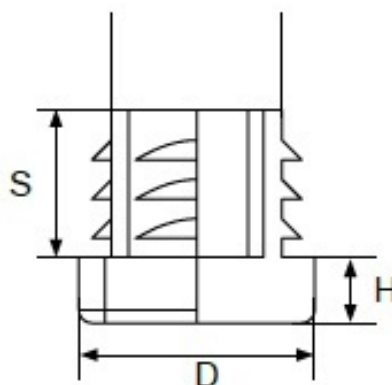

## Description:

Insert Glide For Square Tubes, 20x20mm, PE, Black

## Item number:

10.03.050-0

| Units | Box | Carton | HS Code    | Barcode   |
|-------|-----|--------|------------|---|
| Pcs.  | 1   | 2500   | 3901908099 | <br>5704866007276 |

| Color | D<br>diameter | S<br>shaft | H<br>height |
|-------|---------------|------------|-------------|
| Black | 12 x 12 mm    | 11,6 mm    | 4,0 mm      |
| Black | 16 x 16 mm    | 12 mm      | 5,0 mm      |
| Black | 18 x 18 mm    | 11 mm      | 5,0 mm      |
| Black | 20 x 20 mm    | 12 mm      | 5,0 mm      |
| White | 20 x 20 mm    | 12 mm      | 5,0 mm      |
| Black | 22 x 22 mm    | 14 mm      | 5,0 mm      |
| Black | 25 x 25 mm    | 13,5 mm    | 5,0 mm      |
| White | 25 x 25 mm    | 13,5 mm    | 5,0 mm      |
| Black | 30 x 30 mm    | 13,5 mm    | 5,0 mm      |
| Black | 40 x 40 mm    | 14 mm      | 5,0 mm      |
| Black | 50 x 50 mm    | 19 mm      | 5,0 mm      |
| Black | 60 x 60 mm    | 19 mm      | 5,0 mm      |